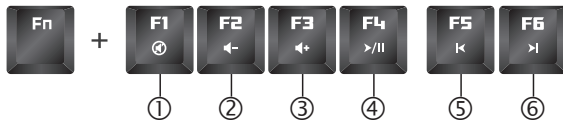

## Key Features

- A. Cherry MX Key Switches
- B. Embedded Multimedia Keys

## Hardware Installation

1. Plug the USB cable into the host USB port of your computer.
2. Windows will automatically install all necessary drivers for the keyboard.

## Multimedia Functions

Embedded Media Keys (F1~F6, Press with "Fn" key)

① Mute

④ Play/Pause

② Volume down

⑤ Previous track

③ Volume up

⑥ Next track