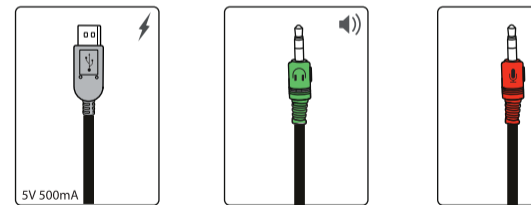

ASTO

Quick Installation Guide

Trust International BV, Laan van Barcelona 600, 3317DD, Dordrecht, NL

© 31-12-2015 Trust International B.V. All rights reserved.

1. Setup

2. Connecting audio

3. Volume control

4. Other connections