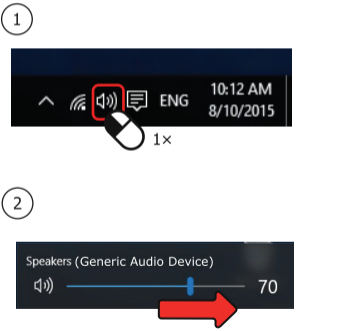

5. Installation - Windows 10/8/7

Windows 8

Windows 10/7

FAQ

Frequently asked questions
www.trust.com/21046/faq

* Not included (free converter cable available through our helpdesk)

SOUND BAR

for pc