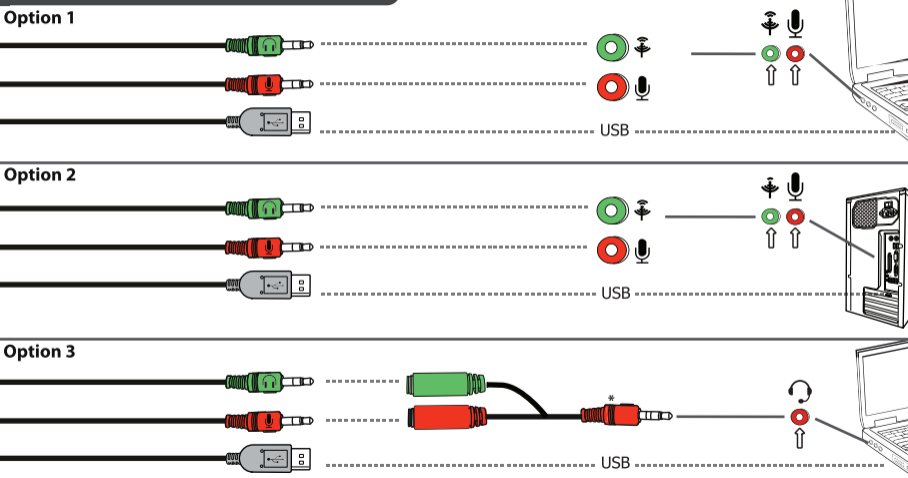

ASTO

Quick Installation Guide

Trust International BV, Laan van Barcelona 600, 3317DD, Dordrecht, NL

© 31-12-2015 Trust International B.V. All rights reserved.

1. Setup

2. Connecting audio

3. Volume control

4. Other connections