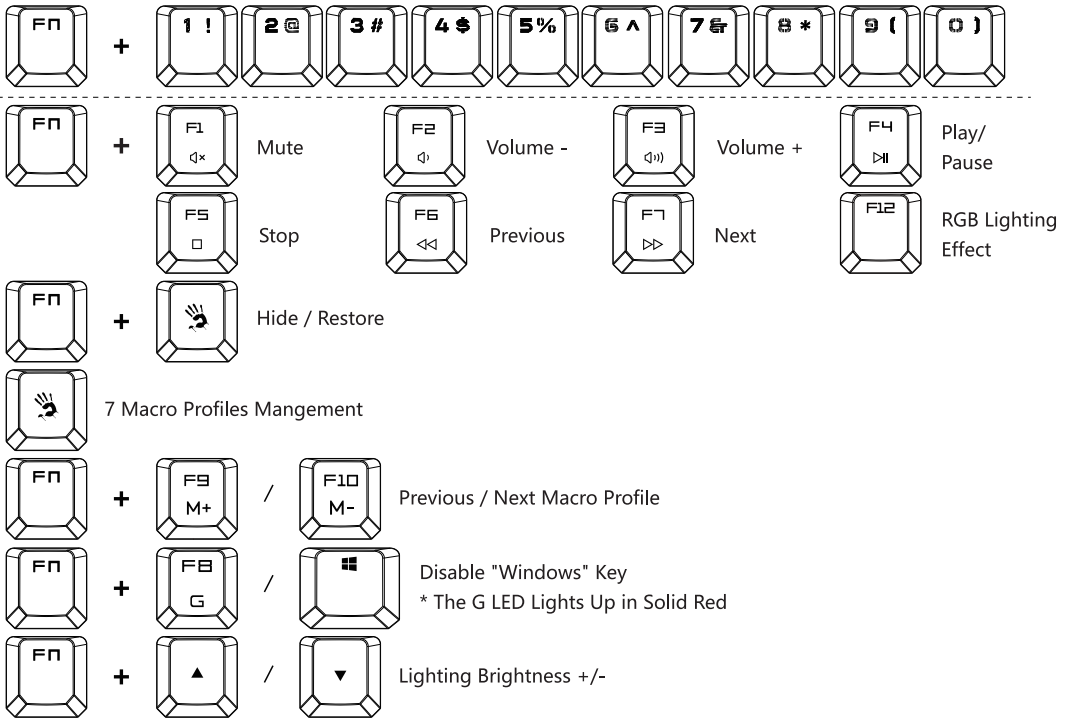

- 1) Default 10 Preset RGB Lighting Effects
- 2) Each key's lighting effects are programmable individually with 16.8 million color options, all easily set through Bloody KeyDominator Software .

**SWAP SWITCH STEP**