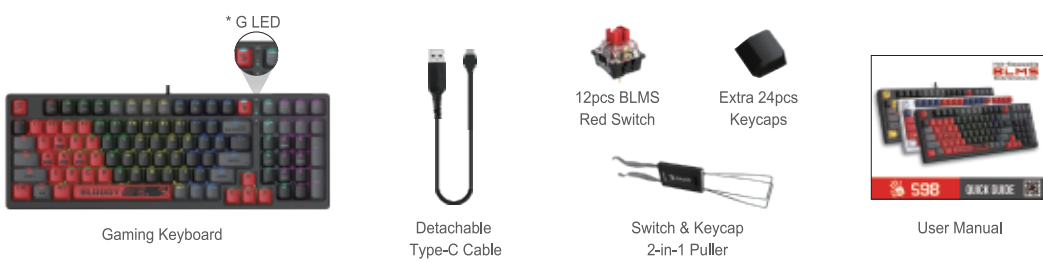

**\$98**

**QUICK GUIDE**

www.bloody.com

**PACKAGE CONTENTS**

**INSTALLATION**

**CONNECTION**

Connect the cable Type-C plug to the keyboard and the USB plug to the computer.  
 (Note: Use a USB hub or extension cable to connect is not recommended)

**SOFTWARE DOWNLOAD**

For the best product performance, please download and install the Software from <http://bloody.com/en/download.php>.

**COMBINATION FN KEYS**

**RGB ANIMATION CUSTOMIZATION (SOFTWARE ENHANCED)**

- 1) Default 10 Preset RGB Lighting Effects
- 2) Each key's lighting effects are programmable individually with 16.8 million color options, all easily set through Bloody KeyDominator Software .

**SWAP SWITCH STEP**