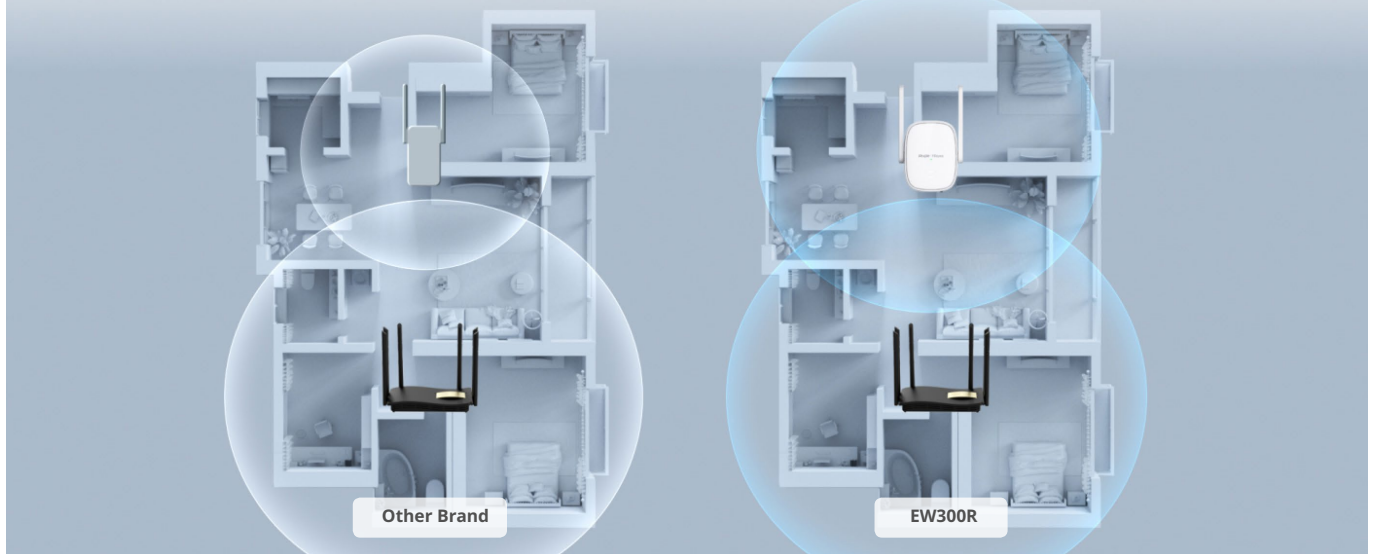

Other Brand

EW300R