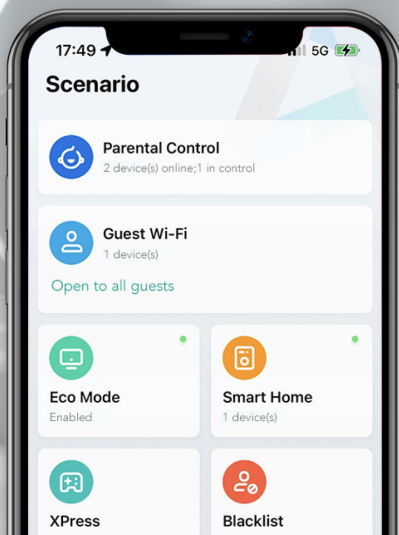

### Highlights

- Plug and play, easy and strong
- Two built-in signal amplifiers boost 1.5X signal strength
- Three-bar signal indicator guides you to find the best spot
- Flexible placement, one-click connection
- Take control of your home network at your fingertips

## Flexible Placement, One-click Connection

Press the WPS button on existing router and on EW300R within 2 minutes to easily connect to the network

## More Wireless Mode Options, Meet All Your Needs

**AP Mode for Work** Repeater mode for entertainment  
More stable and reliable More flexible and chill

## Take Control of Your Home network at Your Fingertips

Set up your home network in **Reyee Router App** in two minutes. More **Life-time Free** functions are waiting for you to Explore, Experience,

- Remote Management
- Parental Control
- Guest Wi-Fi