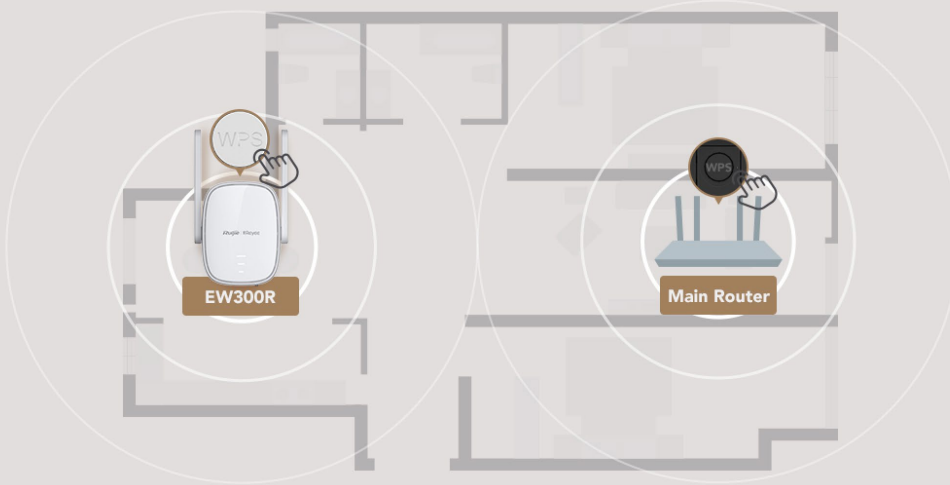

Highlight Features

Flexible Placement, One-click Connection

Press the WPS button on existing router and on EW300R within 2 minutes to easily connect to the network