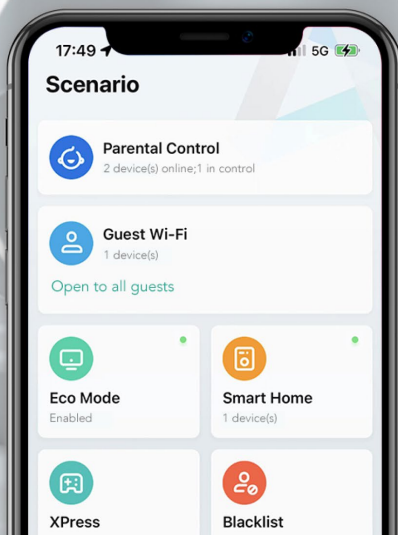

Highlight Features

Good Helper for Your Family Management

Parental Control   Health Mode

Ruijie Cloud App allows you to manage the internet access authority of the specified terminal, including the time limit, URL blocking and black/white list setup.

Parental Control   **Health Mode**

The health mode limits the radiation exposure and blacks out the indicator lights for you to have a good sleep.

Concurrently Support Multiple Devices Connection

Dual-Band integration together with the MU-MIMO technology offer low interference and fast speed internet to up to 96 terminals simultaneously.

Take Control of Your Home network at Your Fingertips

Set up your home network in Reye Router App in two minutes. More Life-time Free functions are waiting for you to Explore, Experience, Expect.

Remote Reboot

Xpress Mode

Share Network