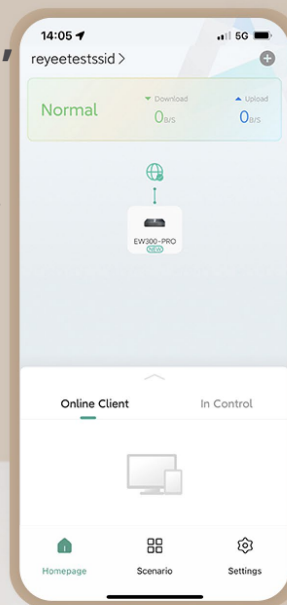

High Performing Wi-Fi 4 Home Router

Smart choice for your cozy family.
Best solution to fully utilize your Megabit bandwidth.

4 Megabit Ethernet Ports

300Mbps

802.11n

Stronger Signal than the Average

Equipped with signal amplifiers (FEM),
four 5dBi omnidirectional antennas guarantee you efficient and stable connections.

Highlight Features

WISP & Repeater Mode Supported

Newly-added WISP & Repeater mode can amplify Wi-Fi signals to wider range. Enjoy whole-room WiFi coverage and lag free network.

WISP Mode

Repeater Mode

Easy Configuration, Easy Life

Newbie-friendly configuration,
connect to the internet by a few clicks.

Highlight Features

The smartphone screen shows the following features:

- Scenario**
- Parental Control**: 2 device(s) online; 1 in control
- Guest Wi-Fi**: 1 device(s)
Open to all guests
- Eco Mode**: Enabled
- Smart Home**: 1 device(s)
- XPress**: Disabled
- Blacklist**: Disabled

Take Control of Your Home Network at Fingertips

Set up your home network in **Reyee Router App** in two minutes. More **Life-time Free** functions are waiting for you to Explore, Experience, Expect.

Remote Management Parental Control Guest Wi-Fi