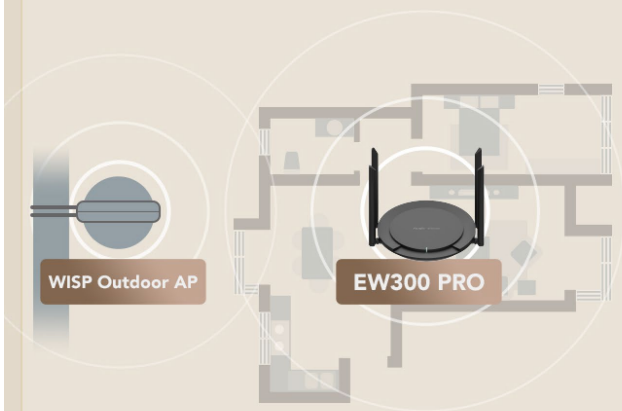

Highlight Features

WISP & Repeater Mode Supported

Newly-added WISP & Repeater mode can amplify Wi-Fi signals to wider range. Enjoy whole-room WiFi coverage and lag free network.

WISP Mode