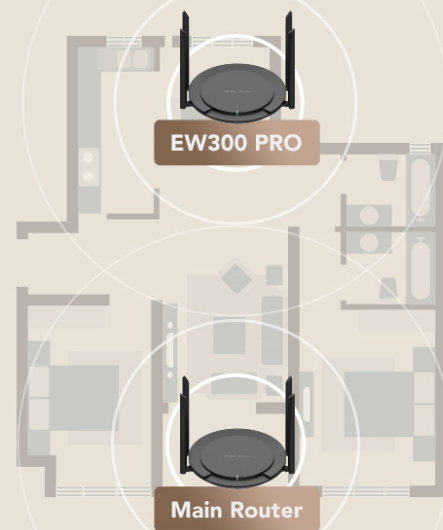

Repeater Mode