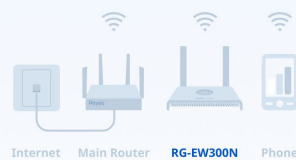

Repeater Mode

Extend the wireless signal to expand Wi-Fi coverage, eliminating dead zones.