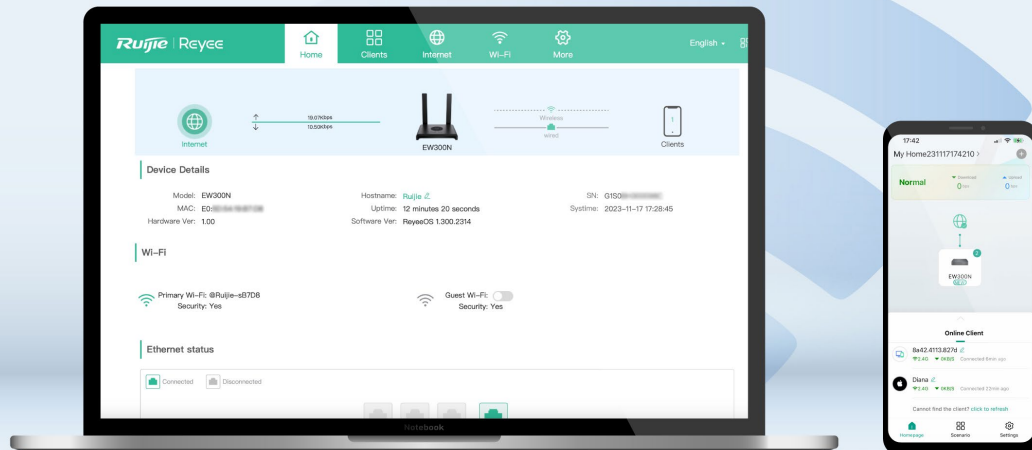

## Good Helper for Your Family Management

**Parental Control** Health Mode

Reyee Router App allows you to manage the internet access authority of the specified terminal, including the time limit, speed limit and black/white list setup.

## Good Helper for Your Family Management

**Parental Control** Health Mode

The health mode limits the radiation exposure and blacks out the indicator lights for you to have a good sleep.

## Easy Setup

Newbie-friendly configuration, connecting to the internet by a few clicks

# Highlight Features

The smartphone screen shows the Reyee Router App interface. At the top, it displays the time 17:49, signal strength, 5G, and battery level. The main section is titled "Scenario" and contains several feature cards: