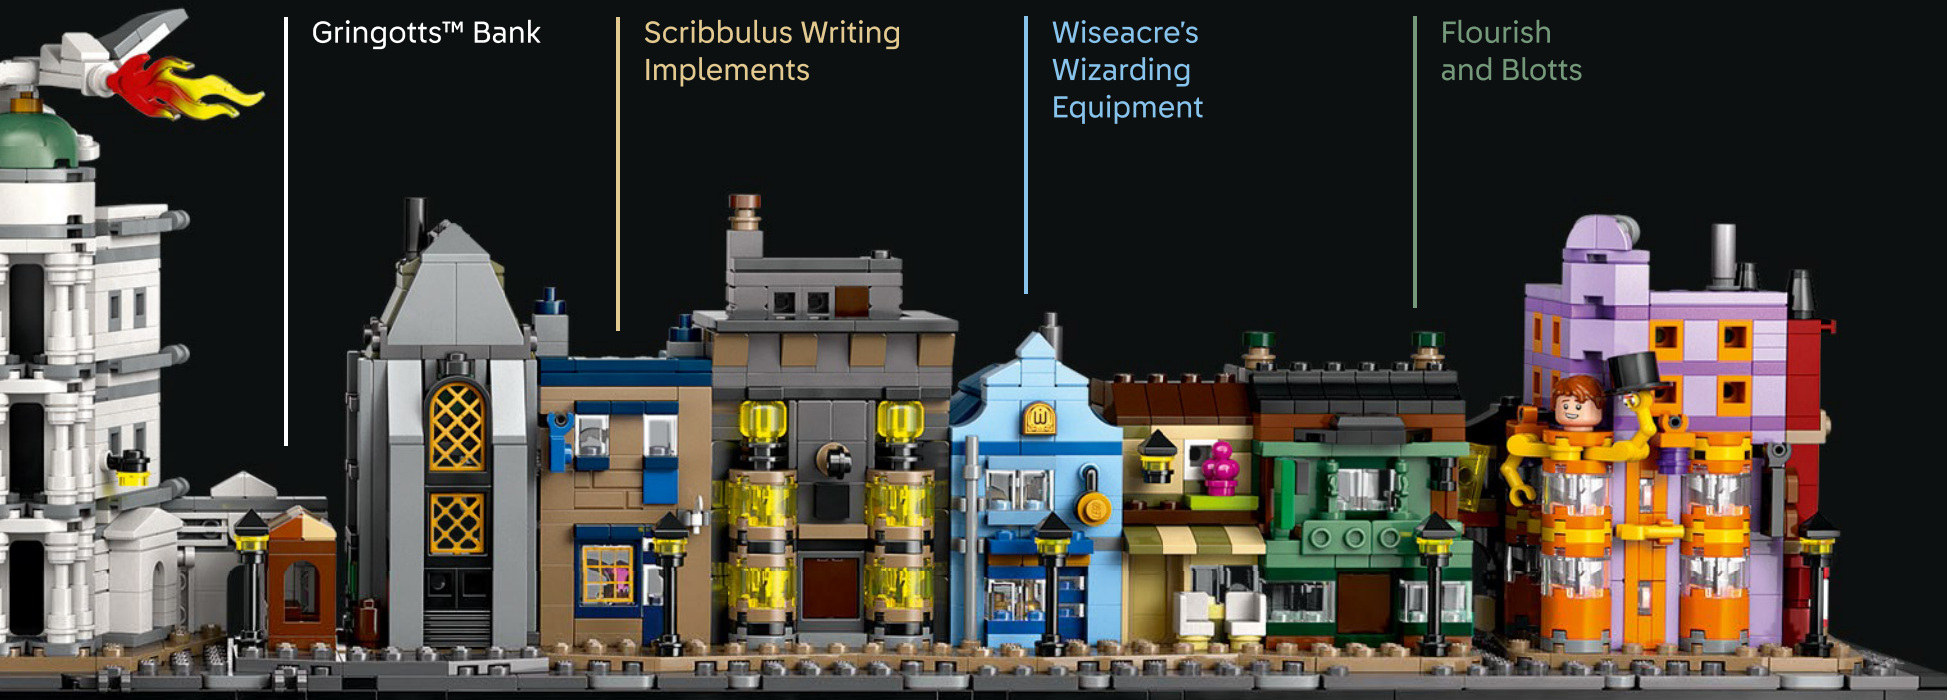

The Magical
Menagerie

Quality Quidditch™
Supplies

Slug & Jiggers
Apothecary

Potage's Cauldron
Shop

Gringotts™ Bank

Scribbulus Writing Implements

Wisacre's Wizarding Equipment

Flourish and Blotts