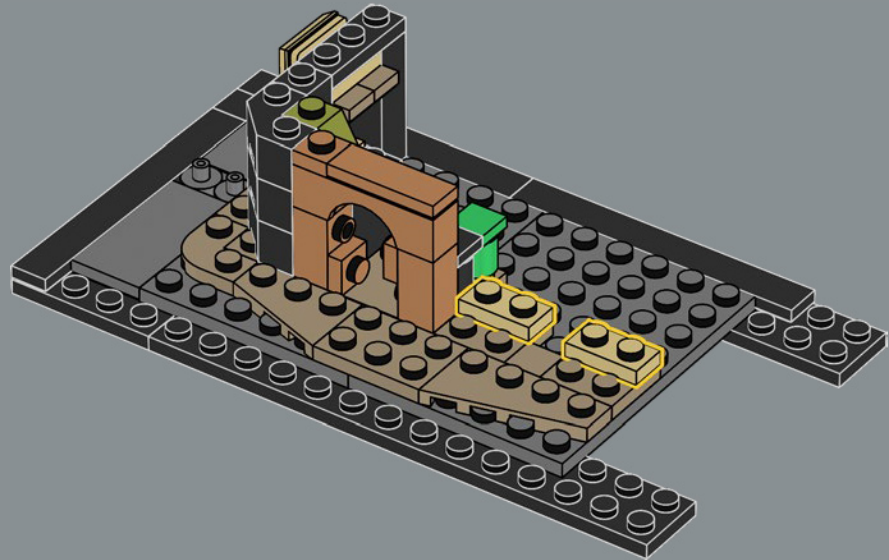

CAST YOUR TRANSFIGURATION SPELL

Now, all you have to do is cast a Transfiguration spell on the bricks in this box to conjure every shopfront and cosy interior – including the characteristic Knight Bus™. The model is built in five separate sections, so you can invite your fellow witches, wizards or Muggles™ to enjoy the magic of building together. At 88 cm (34.5 in.) long in total, the model can also be folded to recreate a classic view of Diagon Alley™ with Gringotts™ at the centre.

9

10

11

12

13

14

15

16