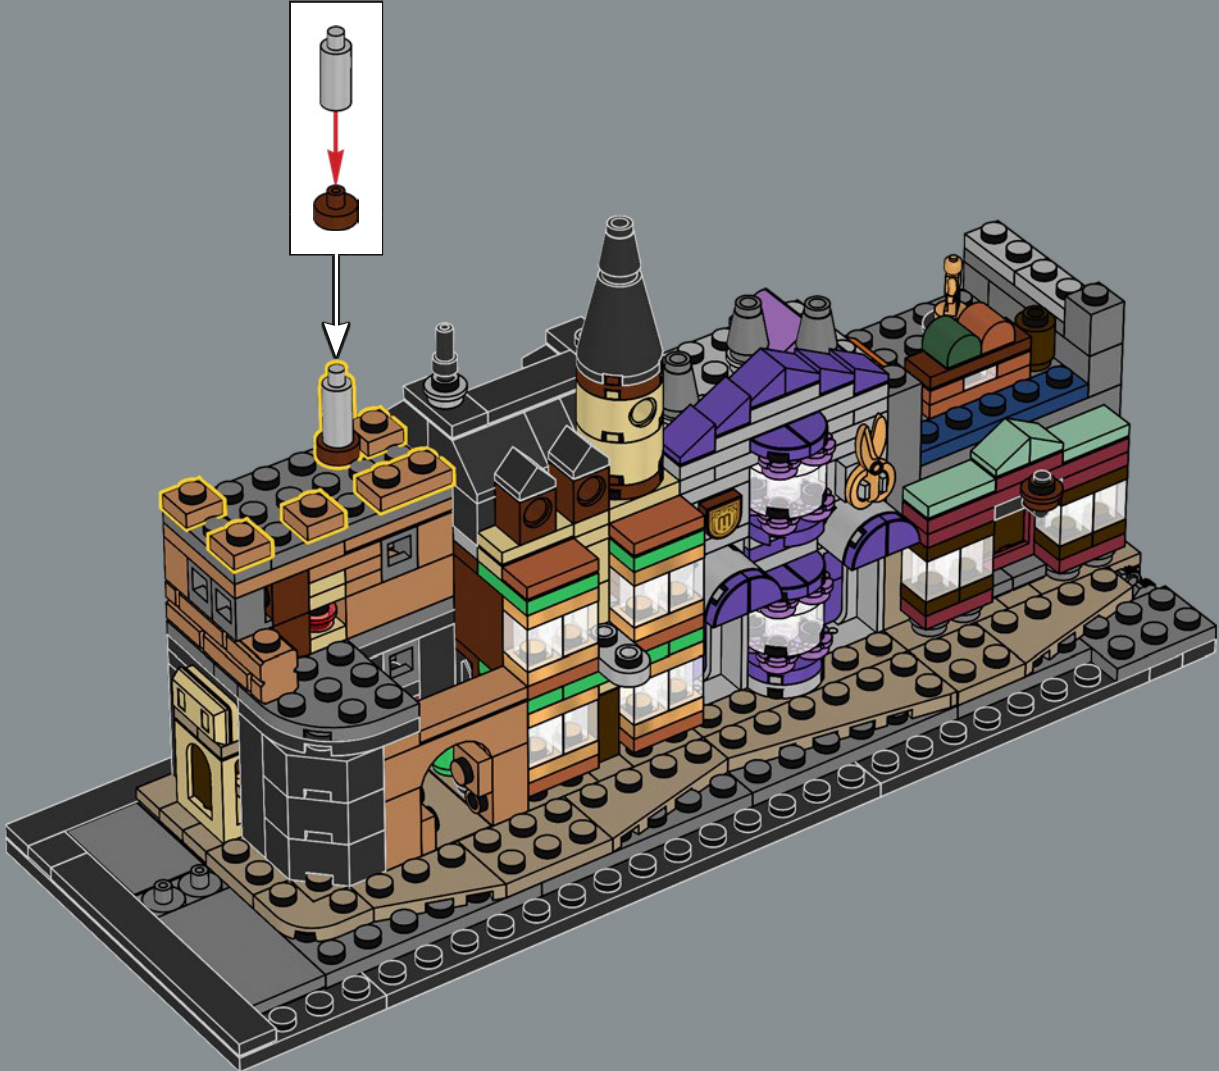

112

113

114

115

2x

2x

116

The Magical Menagerie

The Magical Menagerie specialises in magical creatures and all their care essentials. This is where Hermione adopted Crookshanks, a loving, independent half-Kneazle cat with a penchant for catching rats!

117

118

119

120

121

The Leaky Cauldron

The Leaky Cauldron is the oldest pub in London and famous for its hearty fare. Despite its humble exterior (and mysterious clientele), it serves as a magical gateway between the Muggle™ world and the Wizarding World™.