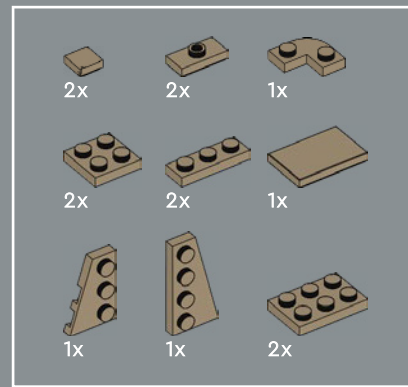

CAST YOUR TRANSFIGURATION SPELL

Now, all you have to do is cast a Transfiguration spell on the bricks in this box to conjure every shopfront and cosy interior – including the characteristic Knight Bus™. The model is built in five separate sections, so you can invite your fellow witches, wizards or Muggles™ to enjoy the magic of building together. At 88 cm (34.5 in.) long in total, the model can also be folded to recreate a classic view of Diagon Alley™ with Gringotts™ at the centre.

1

2

3

4

5

6

7

8

9

10

11

12

13

14

15

16