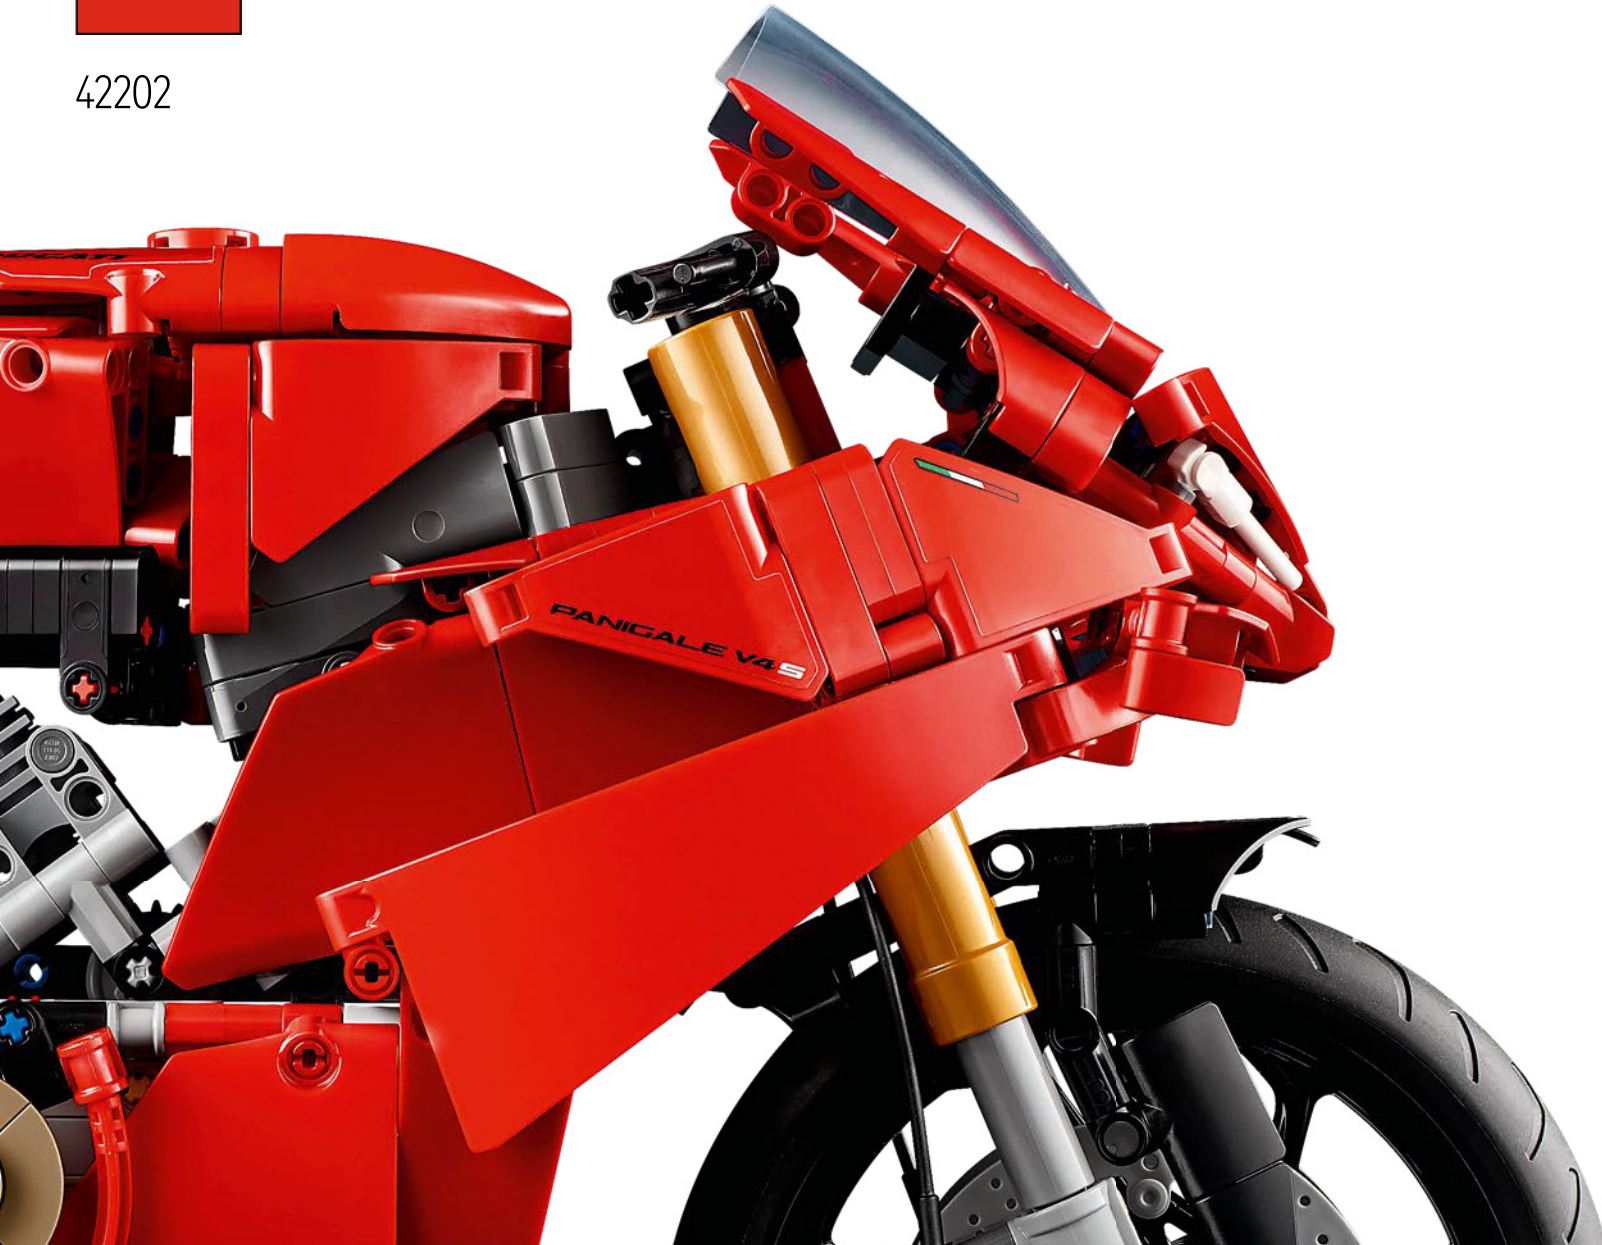

42202

Booklet available in English
Heft in deutscher Sprache erhältlich
Livret disponible en français
Libretto disponibile in italiano
Folleto disponible en español
如需中文版手册

LEGO® Builder