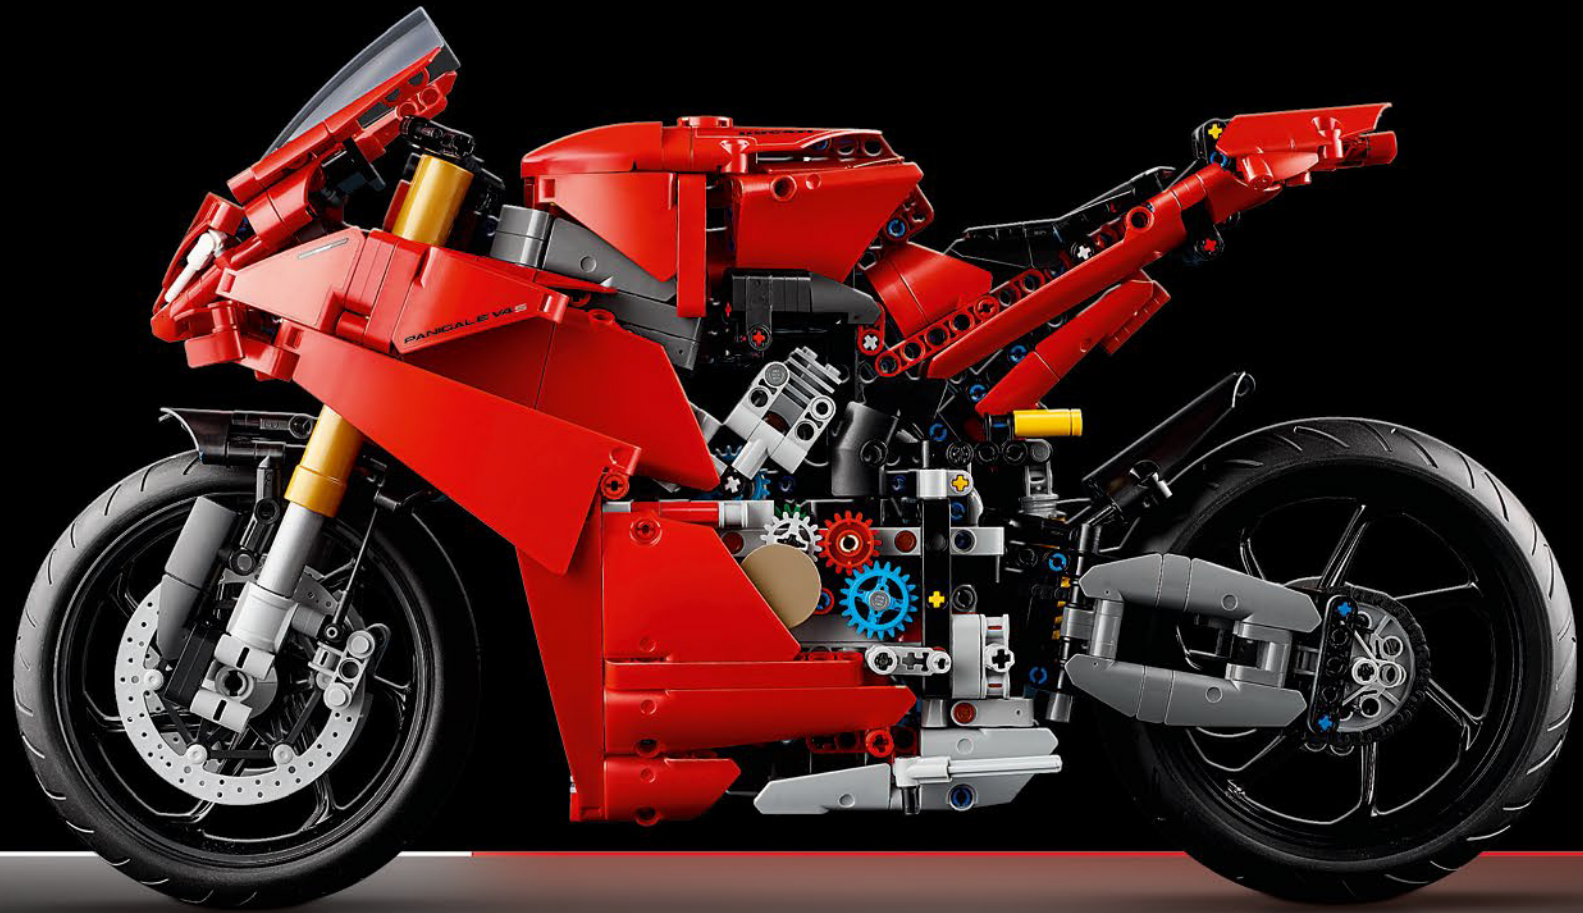

LEGO.com/devicecheck

LEGO® Builder

PANIGALE V4 S

STYLE, SOPHISTICATED, PERFORMANCE

The Ducati Panigale has long been one of the top performers in its class. With the 2025 Panigale V4, Ducati shifted to even higher gears. Drawing on Desmosedici GP-derived technology, it sets new benchmarks for superbike performance, ergonomics and aerodynamic design. With the only sports segment engine featuring a 90° V configuration, counter-rotating crankshaft and twin pulse ignition, the Panigale V4 is incredibly agile. In short, it's about as close as you get to its racing counterpart! As LEGO® Technic designers, our curiosity was instantly piqued: How could we find new ways of building to recreate this experience?

**2003
DUCATI 999**

The 999 famously dominates the 2003 Superbike World Championship, winning eleven of the first twelve races.

**1994
DUCATI 916**

A modern classic, the 916 blends innovative technical features with style, sophistication and performance in one exciting ride.

INTEGRATING REAL-LIFE FEATURES

“LEGO® Technic versions of real-life vehicles should look and feel as authentic as possible. That means we continuously test new techniques to recreate specific details like suspension, handlebar, engine, gearbox and shapes. We had the pleasure of visiting the Ducati design team as they were developing the 2025 Panigale V4, and they offered us a unique insight into the technology and design considerations they explored in the process. We had a fantastic time working with the team on this replica model, and we hope you will feel the excitement as you build! From the new gearbox with a shifter and the intricate V4 engine, to the iconic exterior with the characteristic livery, you’re in for a challenging, joyful and rewarding building flow.”