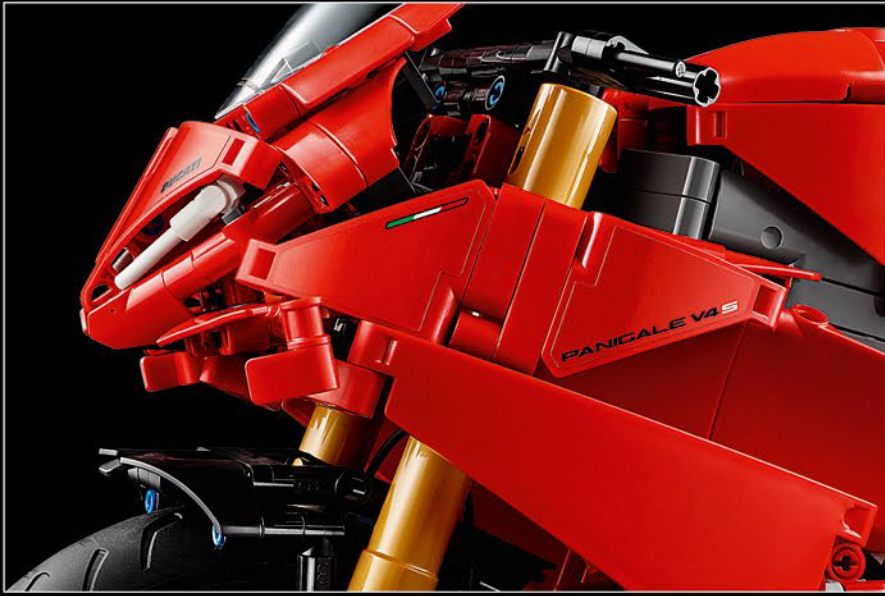

**2003
DUCATI 999**

The 999 famously dominates the 2003 Superbike World Championship, winning eleven of the first twelve races.

**1994
DUCATI 916**

A modern classic, the 916 blends innovative technical features with style, sophistication and performance in one exciting ride.

**1988
DUCATI 851**

A defining milestone in Ducati superbike development, the 851 boasts the twin-cylinder with liquid cooling, electronic fuel injection and desmodromic four valve heads.

UWE WABRA
LEGO® Technic
Senior Designer

INTEGRATING REAL-LIFE FEATURES

“LEGO® Technic versions of real-life vehicles should look and feel as authentic as possible. That means we continuously test new techniques to recreate specific details like suspension, handlebar, engine, gearbox and shapes. We had the pleasure of visiting the Ducati design team as they were developing the 2025 Panigale V4, and they offered us a unique insight into the technology and design considerations they explored in the process. We had a fantastic time working with the team on this replica model, and we hope you will feel the excitement as you build! From the new gearbox with a shifter and the intricate V4 engine, to the iconic exterior with the characteristic livery, you’re in for a challenging, joyful and rewarding building flow.”