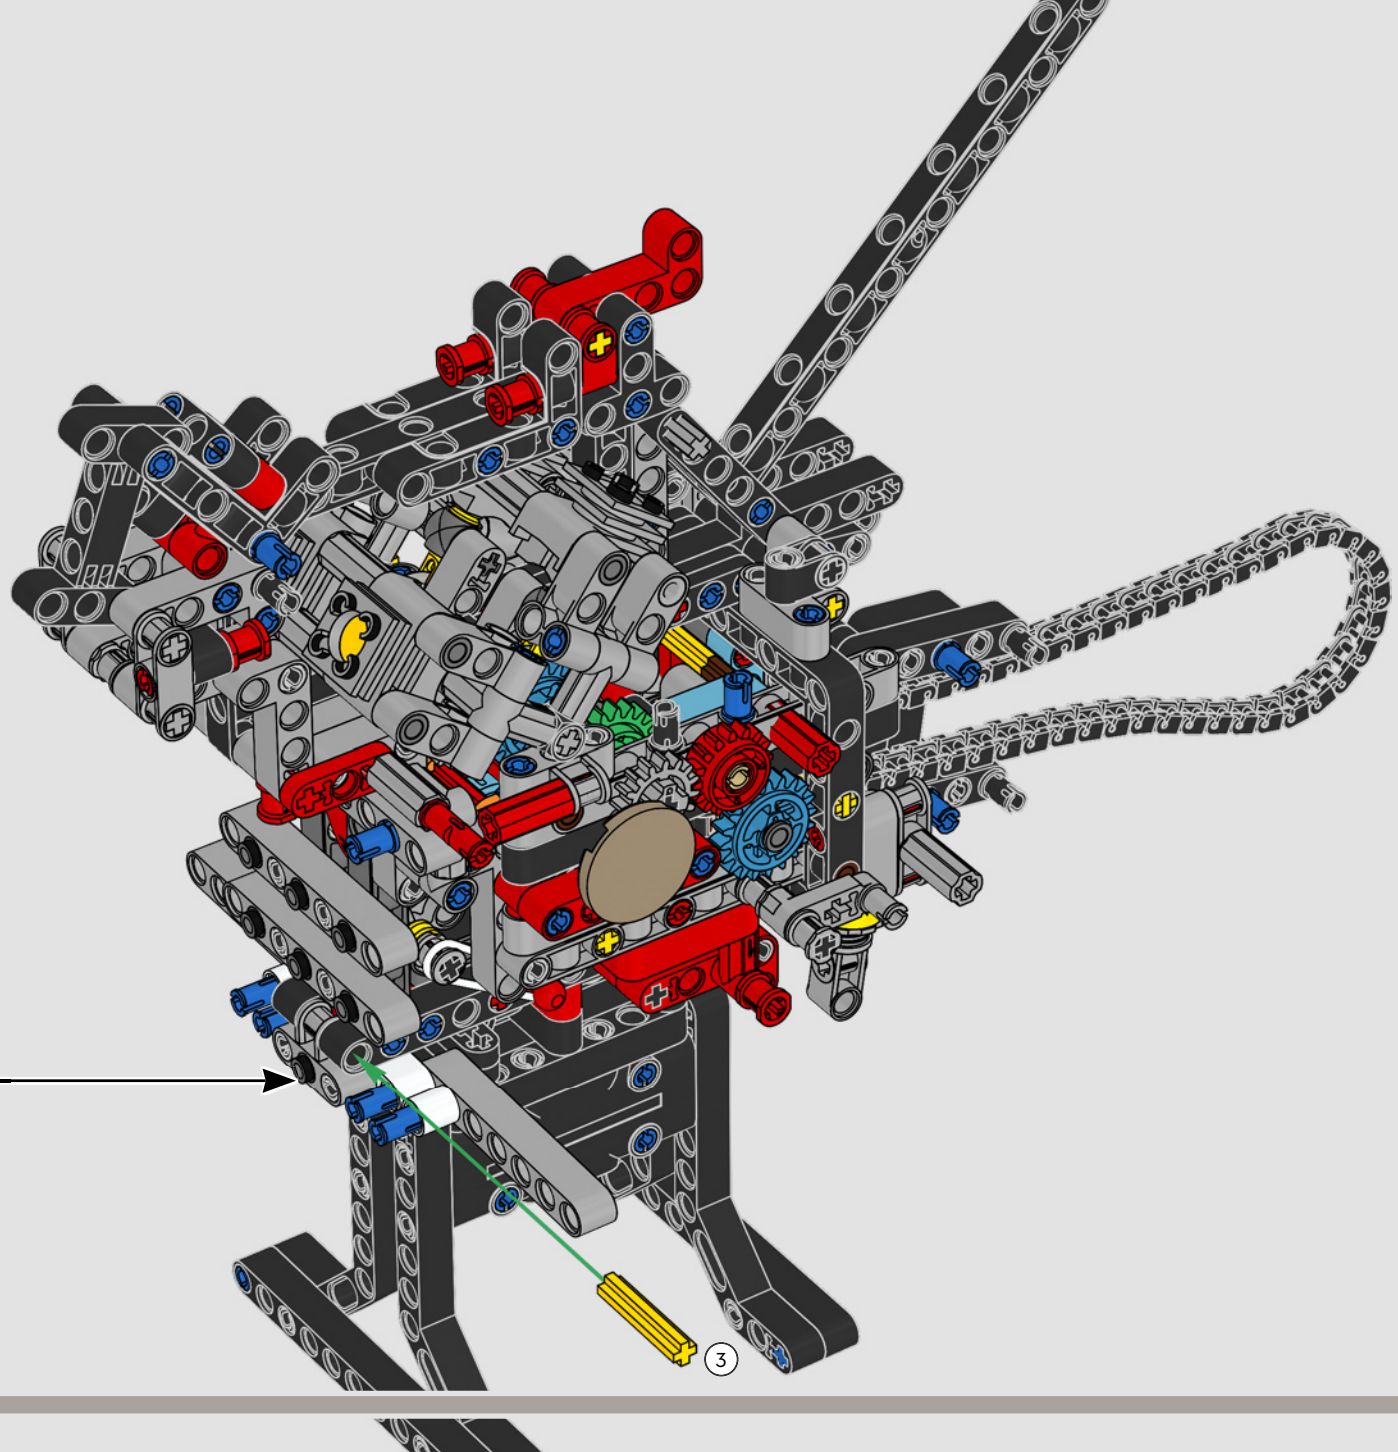

LEGO.com/devicecheck

LEGO® Builder

PANIGALE V4 S

STYLE, SOPHISTICATED, PERFORMANCE

The Ducati Panigale has long been one of the top performers in its class. With the 2025 Panigale V4, Ducati shifted to even higher gears. Drawing on Desmosedici GP-derived technology, it sets new benchmarks for superbike performance, ergonomics and aerodynamic design. With the only sports segment engine featuring a 90° V configuration, counter-rotating crankshaft and twin pulse ignition, the Panigale V4 is incredibly agile. In short, it's about as close as you get to its racing counterpart! As LEGO® Technic designers, our curiosity was instantly piqued: How could we find new ways of building to recreate this experience?

148

149

150

151

153

154

155

156