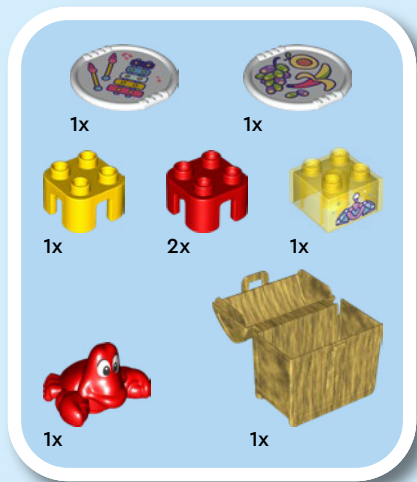

LEGO DUPLO sets are categorised into benefit territories that match toddlers' ages and developmental stages

LOGICAL  
THINKING

EXPRESSING  
YOURSELF

LEGO® DUPLO® sets in this territory can help toddlers master a range of skills, including how to care for others and understand feelings, learn to compare, match and sort things, and play out familiar situations. When you play along and offer instructions and guidance, you create a safe, creative space that encourages toddlers to learn.