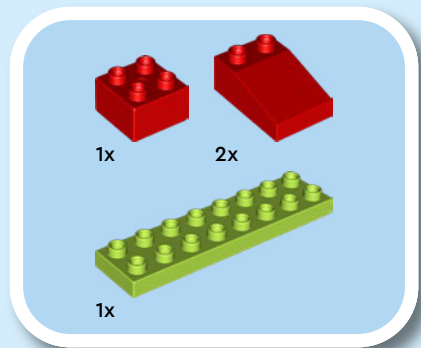

LEGO DUPLO sets are categorised into benefit territories that match toddlers' ages and developmental stages

**PLAY  
IDEAS**

LOGICAL  
THINKING

EXPRESSING  
YOURSELF

LEGO® DUPLO® sets in this territory can help toddlers master a range of skills, including how to care for others and understand feelings, learn to compare, match and sort things, and play out familiar situations. When you play along and offer instructions and guidance, you create a safe, creative space that encourages toddlers to learn.