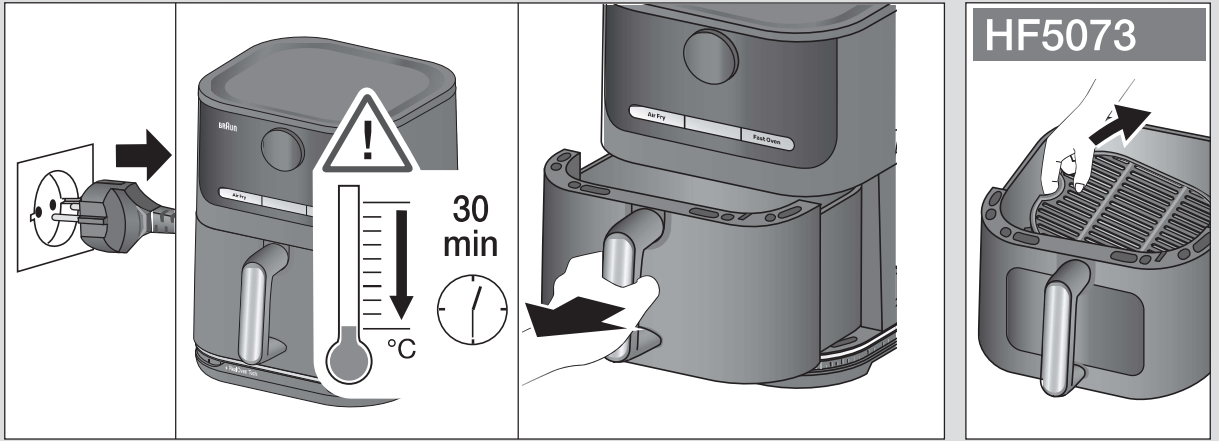

J

WWW

<https://r.braunhousehold.com/m/multifry_5>