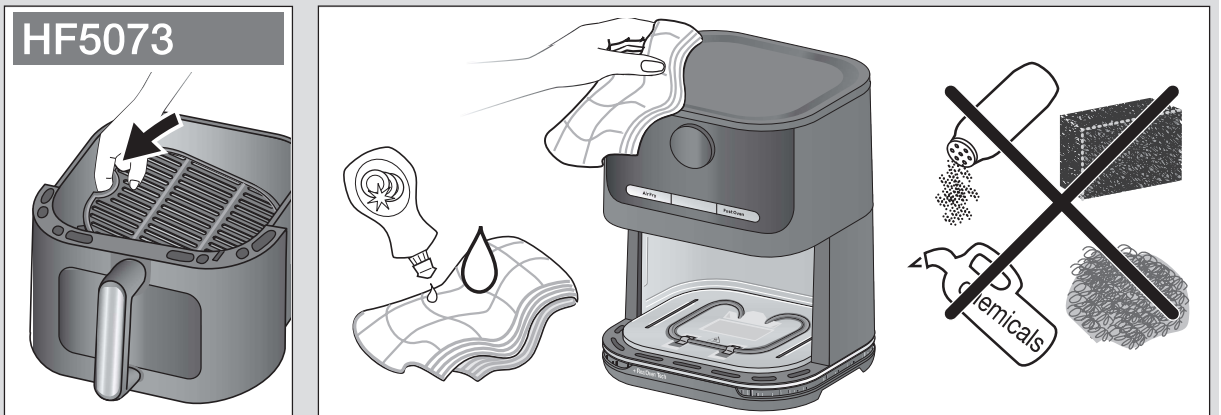

J

WWW

<https://r.braunhousehold.com/m/multifry_5>