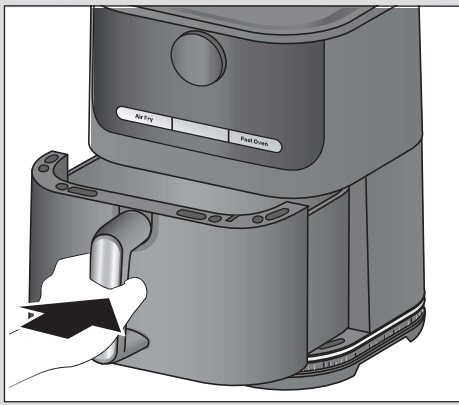

J

WWW

<https://r.braunhousehold.com/m/multifry_5>