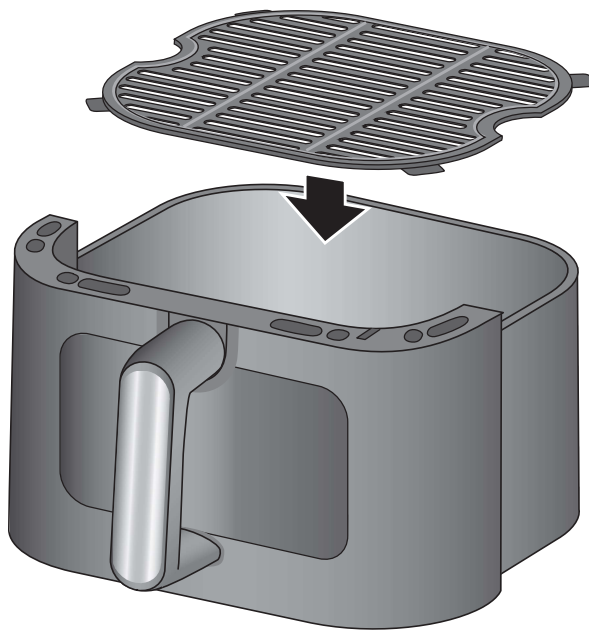

BRAUN

Type HF50505I, HF5073I

Register your product
www.braunhousehold.com/register

Hot Air Fryer

HF5050

220-240 V~ 50-60 Hz 2000 W

HF5073

220-240 V~ 50-60 Hz 2000 W