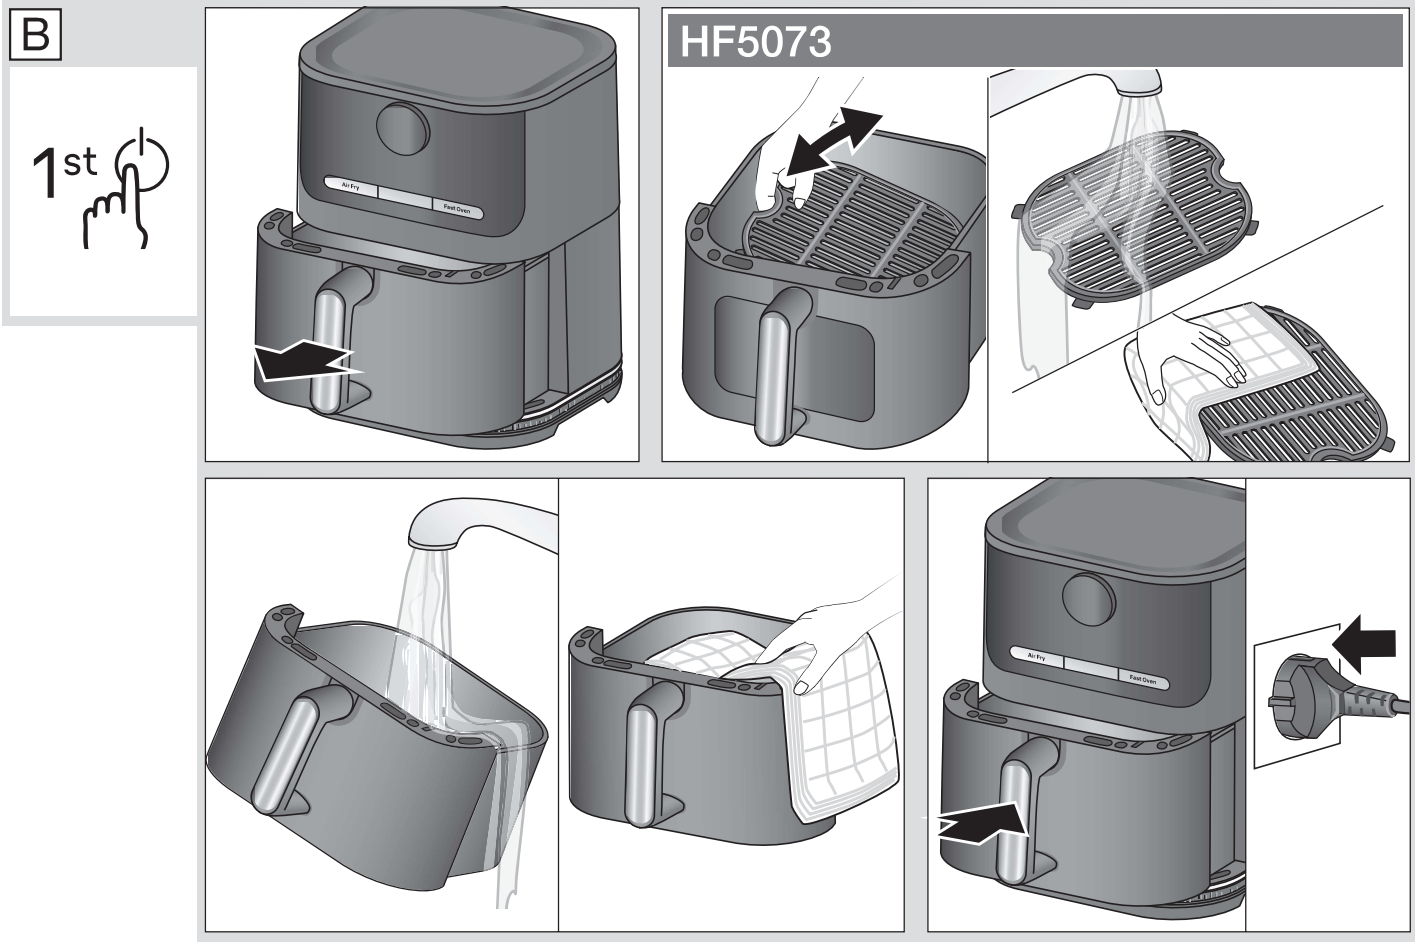

BRAUN

Type HF50505I, HF5073I

Register your product
www.braunhousehold.com/register

Hot Air Fryer

HF5050

220-240 V~ 50-60 Hz 2000 W

HF5073

220-240 V~ 50-60 Hz 2000 W