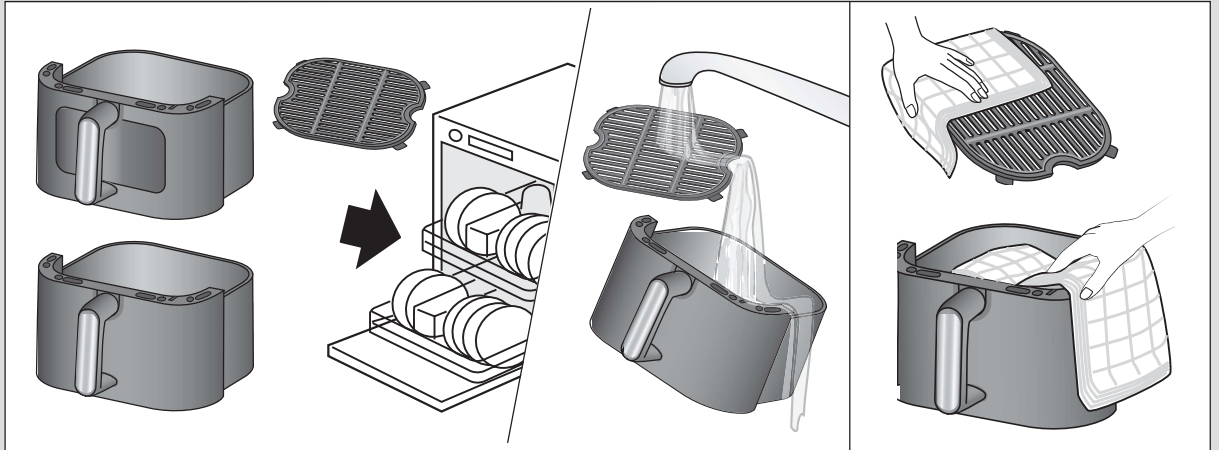

J

WWW

<https://r.braunhousehold.com/m/multifry_5>