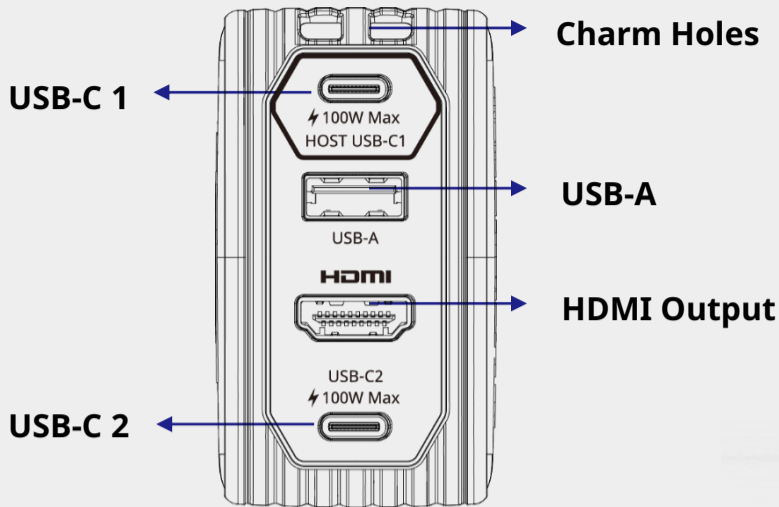

Specifications:

• **Power:**

AC Pin: US (foldable pins)

Input: AC 100-240V~50/60Hz

Output:

USB-C1/C2:

5.0V = 3.0A, 9.0V = 3.0A, 12.0V = 3.0A,
15.0V = 3.0A, 20.0V = 3.0A, 20.0V = 5A (Max 100W)

USB-A: 5.0V = 1.0A (Max 5W)

USB-C1+USB-C2: Max 90W

USB-C1+USB-A: Max 105W

USB-C2+USB-A: Max 105W

USB-C1+USB-C2+USB-A: Max 95W

Fast Charging Protocol: PD 3.0

Overload Protection: Over Voltage, Over Current,
Over Power, Over Temperature, Short Circuit

• **Interfaces:**

1 x HDMI 2.0

1 x USB-C 3.2 Gen 1; 1 x USB-C 2.0

1 x USB-A 2.0

• **Max. Pass-Through Resolution:** 4K60 (HDR)

• **Dimension (W x D x H):** 66 x 36.6 x 62 mm
(2.60 x 1.44 x 2.44 in.)

• **Weight:** 250 g +/-10 g (8.82oz.)

• **Power Allocation:**

	1 Port			2 Ports			3 Ports
USB-C 1	100W	--	--	45W	100W	--	45W
USB-C 2	--	100W	--	45W	--	100W	45W
USB-A	--	--	5W	--	5W	5W	5W

GC313 Black	
EAN (WW)	4711289503095
UPC (WW)	850061690050
GC313 White	
EAN (WW)	4711289503200
UPC (WW)	850061690234

What's in the box :

- CORE GO (GC313)
- USB Type-C to Type-C Braided Cable (2 m/ 6.56 ft.)
- Changeable AC Plug
- Quick Start Guide

Package Dimensions

- Single Box (L x H x D): 117.7 x 175 x 70.7mm
  (4.63 x 6.89 x 2.78 in.)
- Carton (L x W x H): 38.0 x 25.0 x 39.0 cm
  (14.96 x 9.84 x 15.35 in.)

Shipping Weights

- Single Box : 471 g (1.04 bs.)
- Carton: 10.63 Kg (23.44 lbs.)
  (20 pcs per carton)