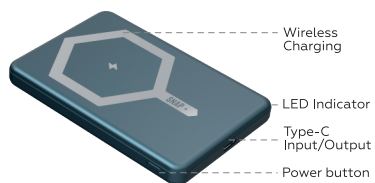

58mm

Gelius

Model: GP-PBW100x

SNAP+
WIRELESS POWER BANK | **5000mAh**

User Manual

Product overview:

Power On/Off: Press the power on/off button, then the LED indicator on.

LED Display: The LED indicator will keep flashing when charging, LED indicators will keep on when discharging. This device will automatically powered off if no-load.