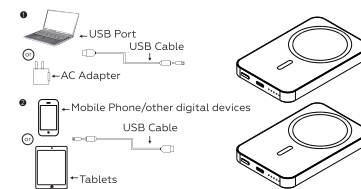

Charging Instruction :

Caution: If there is no response when touching the power on/off button, please charge the device immediately.

Important: Please turn on the power before charging other devices.

Please charge the device at least once every 3 months to avoid the potential damage of battery cells in the power bank.

Please contact your local recycling center for proper way to discard your used device in accordance with local regulations.

Product specifications :

Model: GP-PBW100x
Capacity: 5000 mAh
Battery: Polymer 126280
Type-C Input: 5В/3А, 9В/2А
Type-C Output: 5В/3А, 9В/2,22А, 12В/1,67А(20W)
Wireless Output: 5W/7,5W/10W/15W
Discharge efficiency: 61%-63%
PCBA Efficiency: 85%
Body material: Aluminum
Size: 99*64*10 mm
Weight: 110 g
A Type-C/Type-C cable is included in the package