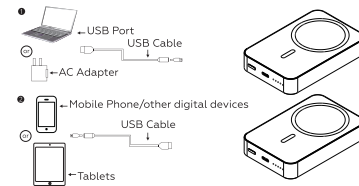

Charging Instruction :

Caution: If there is no response when touching the power on/off button, please charge the device immediately.

Important: Please turn on the power before charging other devices.
Please charge the device at least once every 3 months to avoid the potential damage of battery cells in the power bank.
Please contact your local recycling center for proper way to discard your used device in accordance with local regulations.

Product specifications :

Model: GP-PBW110x
Capacity: 10000 mAh
Battery: Polymer 126280
Type-C Input: 5V/3A, 9V/2A
Type-C Output: 5V/3A, 9V/2.22A, 12V/1.67A(20W)
Wireless Output: 5W/7.5W/10W/15W
Discharge efficiency: 61%-63%
PCBA Efficiency: 85%
Body material: Aluminum
Size: 102*66.6*15.5mm
Weight: 186g
A Type-C/Type-C cable is included in the package