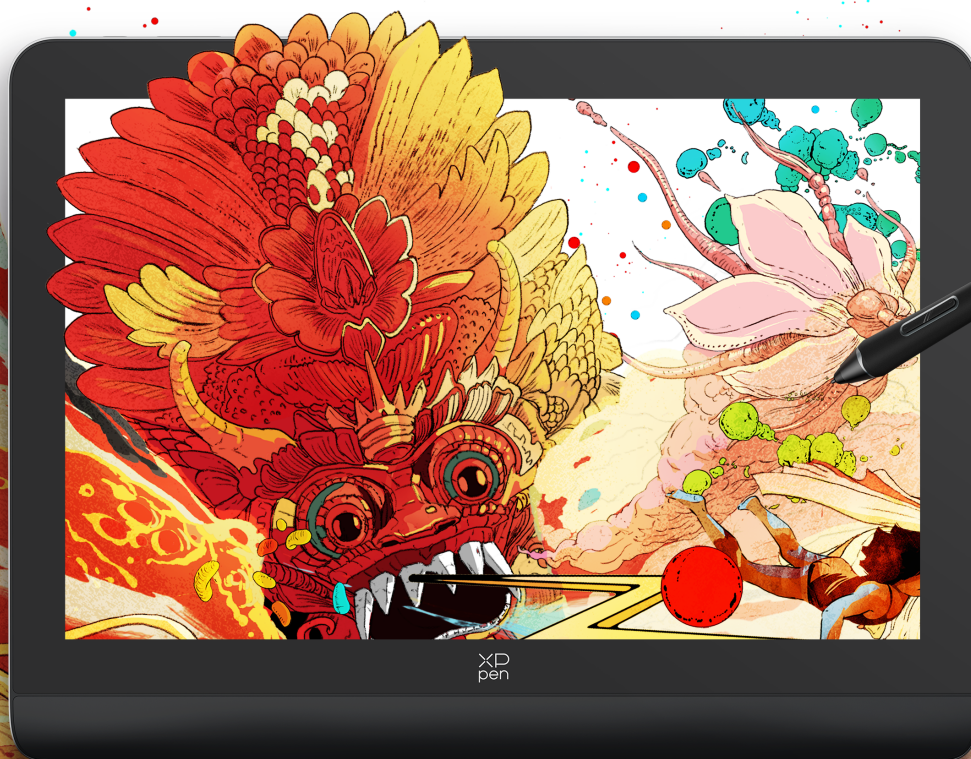

xp
pen

Artist Pro 14 Drawing Display **Gen 2**

16K Pressure Levels – World First

16K pressure levels.
Game-changer in details.

Introducing X3 Pro Smart Chip Stylus, featuring the world's first 16k pressure levels, 100% higher than peers. It delivers much more precise and smooth lines than ever before — excelling at hyper-nuanced creation and beyond.

99% sRGB.
Enhanced color coverage.

A wide color gamut coverage ratio of 99% sRGB lets you create boldly in stunning color accuracy and detail. Every piece of content becomes a delight to look at and comes to life exactly what you imagine.

Ultimate X-Paper Surface
for immersive creation.

Look like a display. Feel like a paper. Draw intuitively on this anti-glare, anti-fingerprint etched glass screen and with a stylus of felt nib to offer perfect tactile simulation to pens or pencils.

**X3
PRO**

16K
Pressure Levels

Specifications

Product Name	Artist Pro 14 Drawing Display (Gen 2)
Product Model	LPH1416
Color	Black & grey
Dimensions	359.30 x 268.57 x 19.31 mm
Work Area	298.94 x 186.84 mm
Reading Height	10mm
Display Resolution	1920 X 1200
Color Gamut Coverage Ratio (typical)	99% sRGB, 85% Adobe RGB
Color Gamut Area Ratio (typical)	123% sRGB, 91% Adobe RGB
Contrast (typical)	1000:1
Full Lamination	Yes
Viewing Angle	178°
Stylus	X3 Pro Smart Chip Stylus
Initial Activation Force	3g
Pressure Levels	16384
Tilt	60°
Resolution	5080 LPI
Accuracy	±0.4 mm (center), ±0.8 mm (edge)
Port	1 x Full-featured USB-C, 1 x 3-in-1 USB-C
Power Output	DC 5V ---2A
Compatibility	Windows 7 (or later), macOS 10.10 (or later), Android (USB3.1 DP1.2), Chrome OS 88 (or later), Linux.