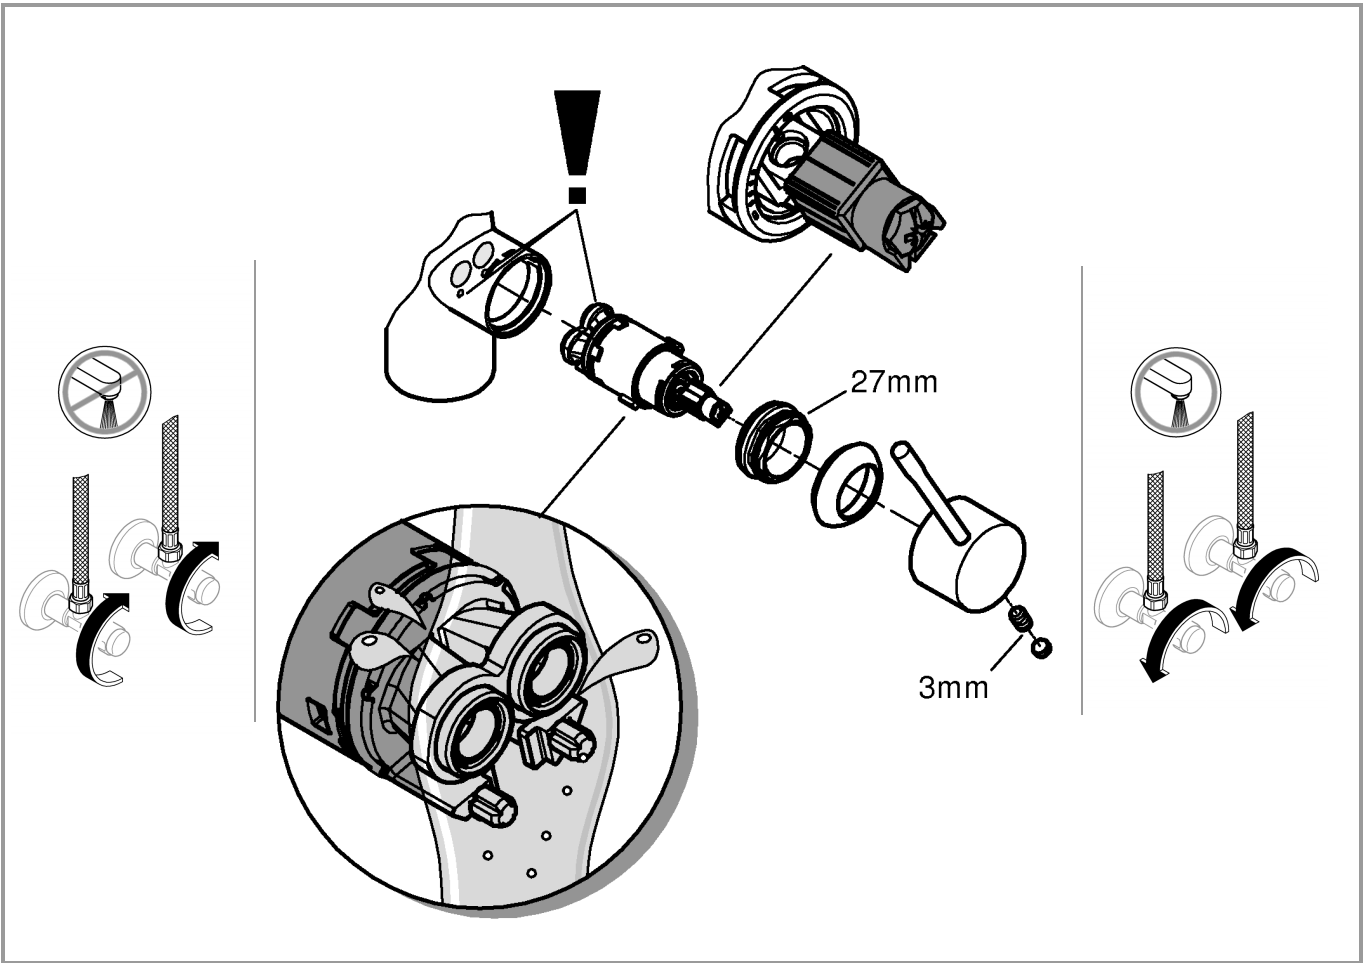

1

2

3

4

SERVICE

A series of 20 horizontal lines spaced evenly down the page, providing a template for handwriting practice.

Pure Freude an Wasser

GROHE
WAVES