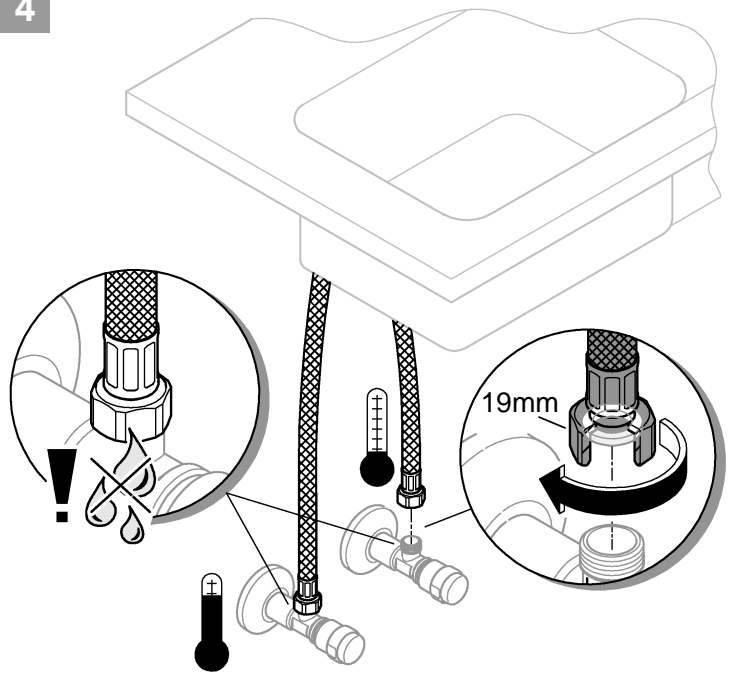

1

2

3

4

SERVICE

A series of 20 horizontal lines spaced evenly down the page, providing a template for handwriting practice.

Pure Freude an Wasser

GROHE
WAVES