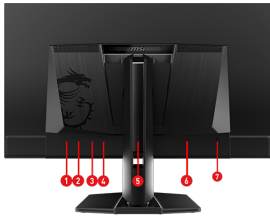

Adjustment (Pivot)	-10° ~ 10°
Adjustment (Height)	0 ~ 110 mm
Kensington Lock	Yes
VESA Mounting	100 x 100 mm
Dimension with Stand (W x D x H)	719.1 x 241.9 x 593.9 mm (28.31 x 9.52 x 23.38 inch)
Dimension without Stand (W x D x H)	719.1 x 69.3 x 418.3 mm (28.31 x 2.73 x 16.47 inch)
Weight (NW / GW)	7.7 kg (16.98 lbs) / 12.3 (27.1 lbs)
Carton Dimension (W X D X H)	935 x 185 x 513 mm (36.81 x 7.28 x 20.20 inch)
Accessories	1x DisplayPort Cable (1.4a), 1x Power Cord (C13), 1x Quick Guide, 4x VESA Wall Mount Screw
Note	HDMI™: 3840 x 2160 (Up to 165Hz) DisplayPort: 3840 x 2160 (Up to 165Hz) Type-C: 3840 x 2160 (Up to 165Hz) Support: HDMI™ CEC, PIP/PBP; Non Support: KVM

CONNECTIONS

1. Headphone out
2. 2 x HDMI™ 2.1 (UHD@165Hz)
3. DisplayPort 1.4a (HBR3)
4. Type-C (DP alt.) w/ 15W PD
5. 5-way Joystick Navigator
6. AC-in
7. Kensington lock